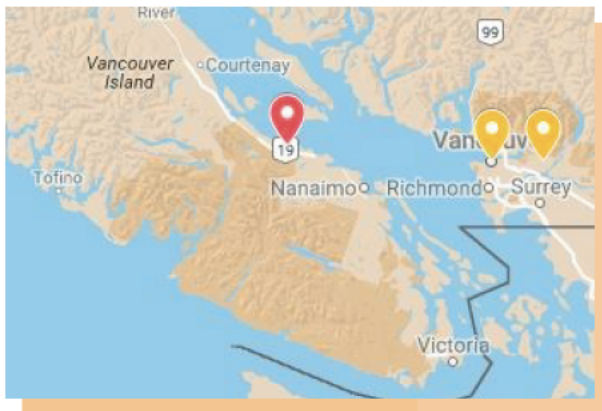

VANCOUVER ISLAND - British Columbia, Canada

We have two schools in this district, one located in the resort town of Qualicum Beach and one in Parksville, both are located on the Eastern Coast of Vancouver Island. Both of these excellent schools offer a welcoming environment as well as a full course of academics, arts, athletics and extracurricular options. Since the schools are not too large our students often have the change to play on the school sports teams. The location is perfect to visit not only Vancouver City by ferry but also Victoria the capital of British Columbia. All students will be placed with welcoming, fully screened host families and have the opportunity to live in one of the most progressive, safe and beautiful areas in the world.

Vancouver Highlights

Vancouver is located in British Columbia province, on Canada's Pacific Ocean coast. The United Nations ranks Canada #1 for its quality of life! Vancouver is among the top ten international cities to visit. 2010 Winter Olympics host.

Vancouver is situated between the mountains and the ocean, and has warm summers and mild winters. Vancouver students enjoy outdoor sports at 3 local mountain resorts.

Recreational Opportunities!

Walking, cycling and skiing at local mountains or Whistler ski resort, shopping in local neighborhoods, Granville Island market or downtown, community centers for hockey, skating, baseball, swimming, gymnastics, sailing, swimming, kayaking and local beaches, Vancouver Canucks professional hockey, Vancouver Whitecaps professional soccer, Vancouver Canadians baseball.